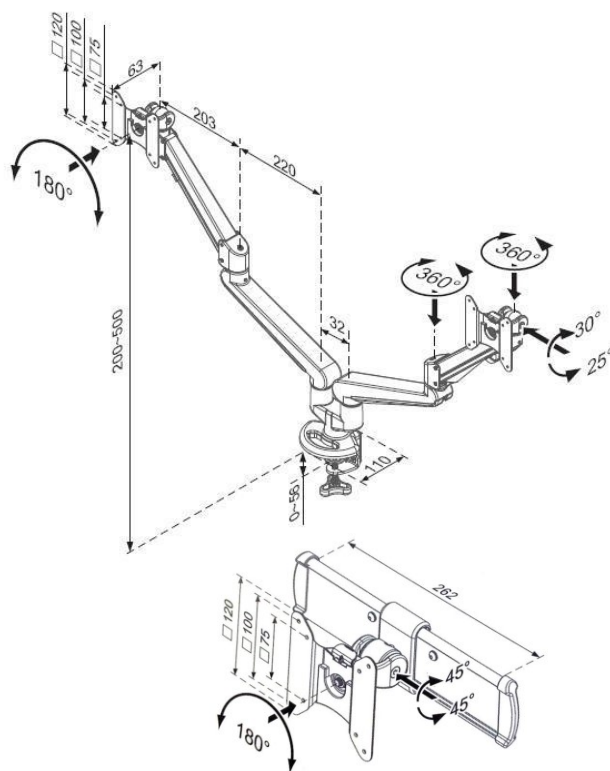

# Ascend Dual Gas Arm with Adjuster and Baby-c Clamp

## Product Specification

Product code	CMS3148C-ED & CMS2889 – BLACK
*Weight capacity	From 3 – 8kg per arm
**Maximum Screen Size	42"
Height adjustment range	200mm – 500mm from desktop
Max forward extension	486mm
Width adjuster	262mm
VESA	75mm & 100mm VESA compliant
Movement	Height adjustment, tilt, swivel, rotation and reach

\*Capacity may be reduced if monitor size is greater than 26" or depth is greater than 5.5cm

\*\*Subject to weight being within range & VESA 75 x 75mm or 100 x 100mm, please refer to our measurements / line drawings and check with screen manufacturers measurements including bezel

## Additional Information

Baby-c clamp for 16mm to 30mm desktops

Integral cable management

2 screen gas assisted height adjustment

Lockable quick release VESA function

180° anti rotation feature

Over 90% of the aluminium alloy content is recycled